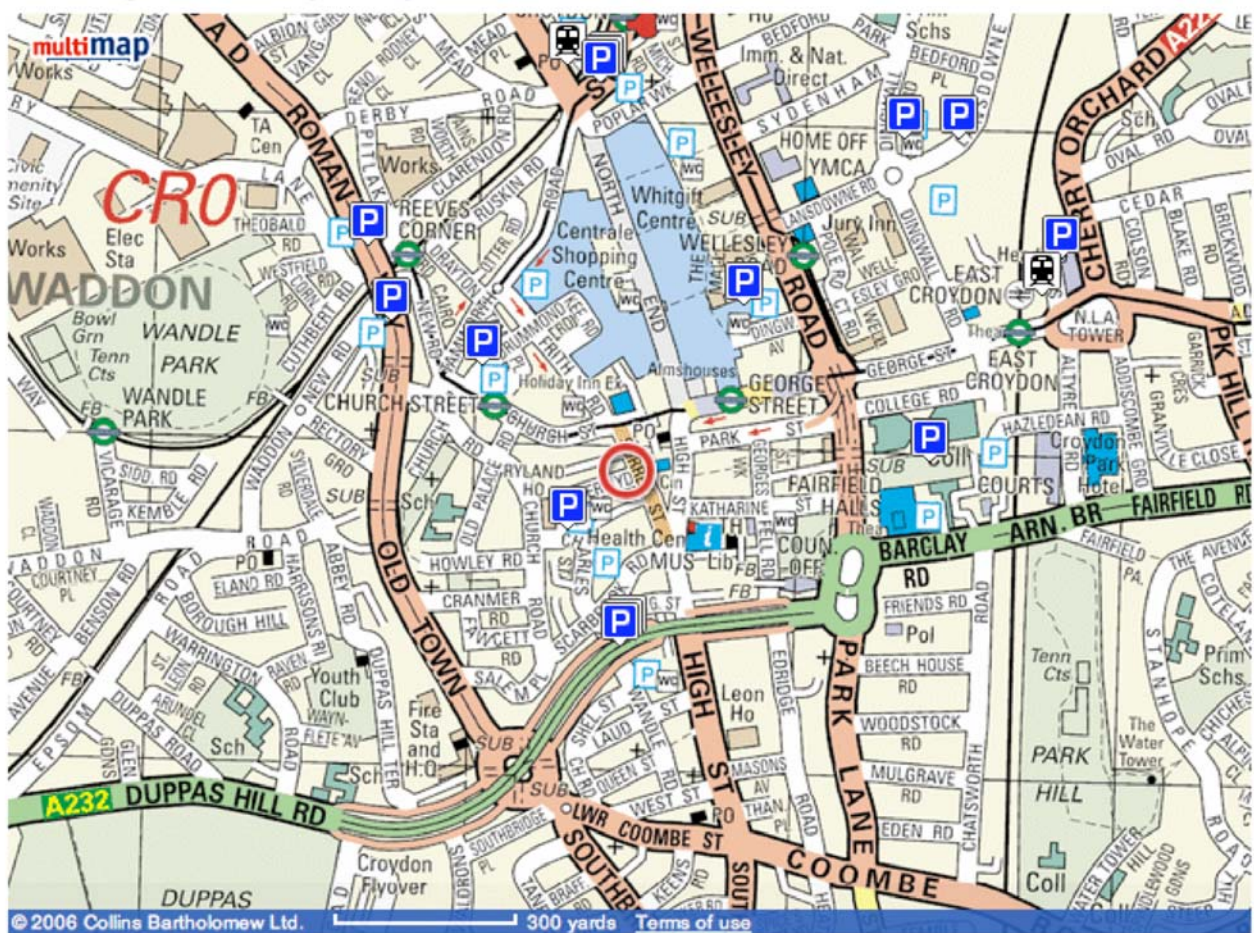

MAP TO AMBUSHED STUDIOS

AMBUSHED STUDIOS
5 - 9 SURREY STREET
CROYDON
SURREY
CR0 1RG

T: 020 8680 1001

- NEAREST STATION - EAST CROYDON (BR)
- CHURCH STREET (TRAM)
- PARKING AVAILABLE - ONSITE (PM)
- SURREY STREET CAR PARK
- WANDLE CAR PARK